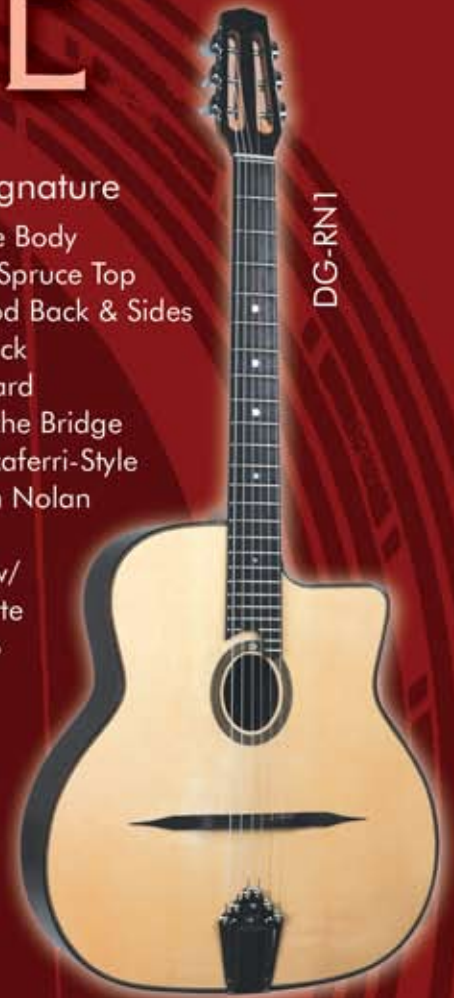

Robin Nolan

Signature MODEL DG-RN1

The Robin Nolan Signature model has a slightly larger, Favino-style body shape to provide the ultimate in tone, volume and cutting-power. The select, solid Engelmann spruce top features an oval Favino-style soundhole with a rosette of Robin's own design. The back and sides are premium rosewood, and the neck is select maple in a natural finish. The entire guitar features a highly-polished thin gloss finish to ensure both excellent tone and durability.

Dell'Arte guitars are available

Gypsy Jazz Artist Robin Nolan

DELL'ARTE

DG-AD1

Angelo Debarre Signature

- Large Favino-Style Body
- Solid Engelmann Spruce Top
- 1-Piece Mahogany Neck
- Flamed Maple Back & Sides
- Rosewood Fretboard
- Rosewood Mustache Bridge
- Gold-Plated Maccaferri-Style Tailpiece w/ Debarre Signature
- Oval Soundhole w/ Angelo Debarre-Style Rosette
- Debarre "Rope" Herringbone Purfling

DG-RN1

Robin Nolan Signature

- Large Favino-Style Body
- Solid Engelmann Spruce Top
- Brazilian Rosewood Back & Sides
- 1-Piece Maple Neck
- Rosewood Fretboard
- Rosewood Mustache Bridge
- Gold-Plated Maccaferri-Style Tailpiece w/ Robin Nolan Signature
- Oval Soundhole w/ Favino-Style Rosette
- Dell'Arte Art Deco Headstock Inlay

Pigalle

- Solid Engelmann Spruce Top
- Rosewood Back & Sides
- Mahogany Neck
- Rosewood Fingerboard
- Rosewood Mustache Bridge
- Smooth Right-Angle Cutaway
- Brass Maccaferri-Style Tailpiece
- Oval Soundhole w/ Semler-Style Rosette
- Dell'Arte Art Deco Headstock Inlay