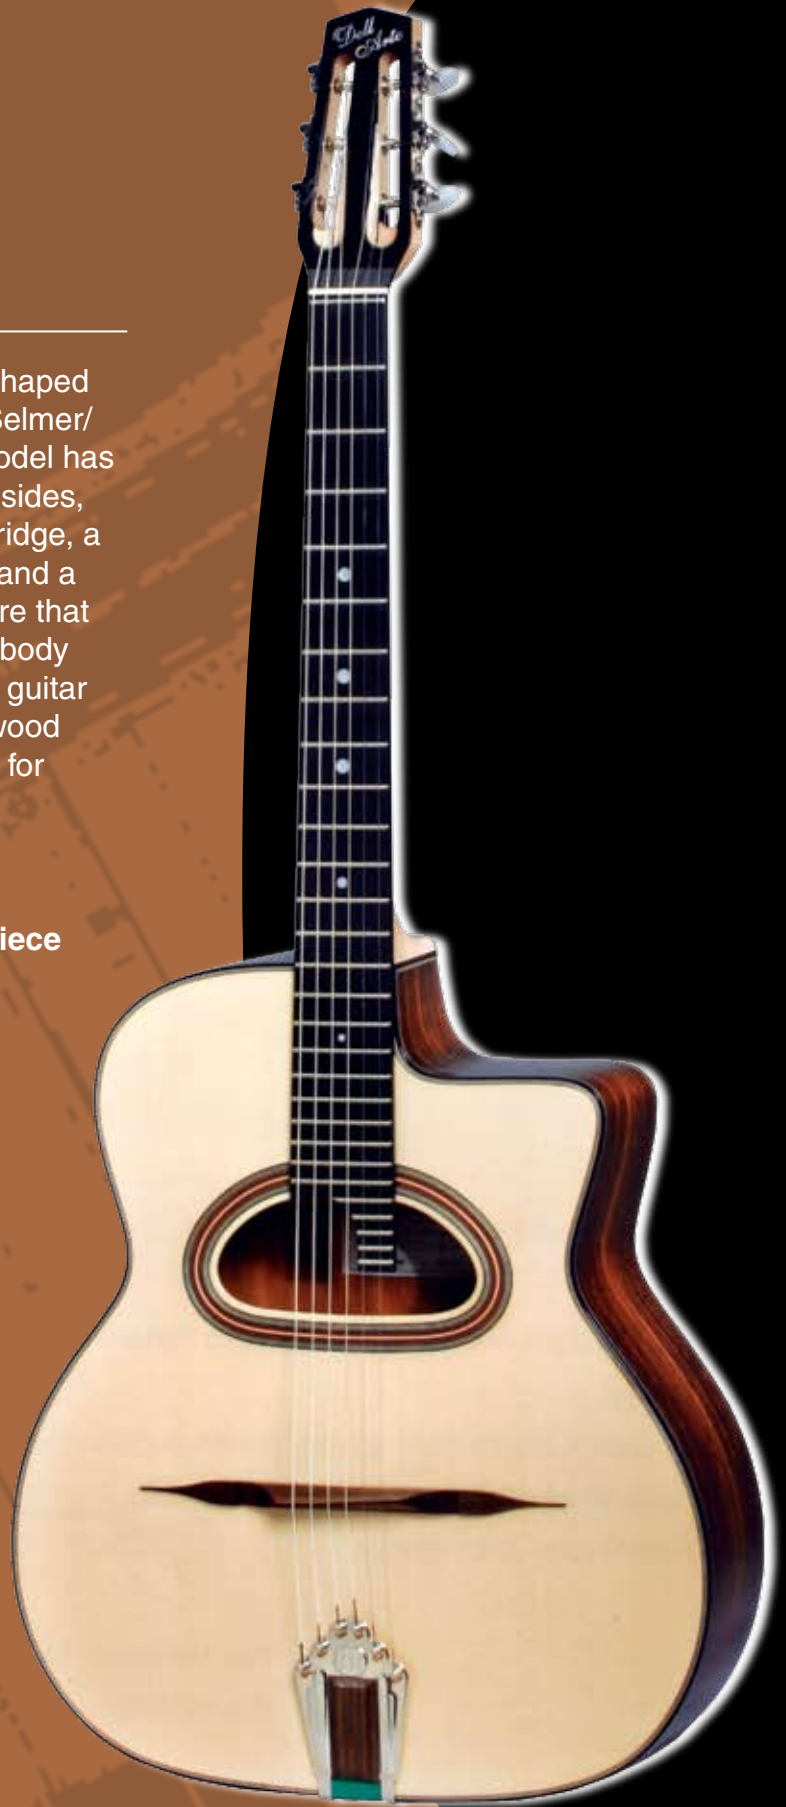

Hommage **DG-H1**

The Hommage features a dramatic D-shaped soundhole, a signature of the earliest Selmer/Maccaferri-style guitars. This unique model has a solid spruce top, rosewood back and sides, a maple neck, a rosewood mustache bridge, a nickel-plated Maccaferri-style tailpiece and a Favino-style rosette. One modern feature that greatly improves playability is the neck/body joint at the 14th fret. The D-hole on this guitar provides great projection and the rosewood fretboard provides incredible playability for fast-paced rhythm playing.

- **D-Shaped Soundhole with Favino-style Rosette**
- **Nickel-Plated Maccaferri-style Tailpiece**
- **Smooth Right-Angle Cutaway**