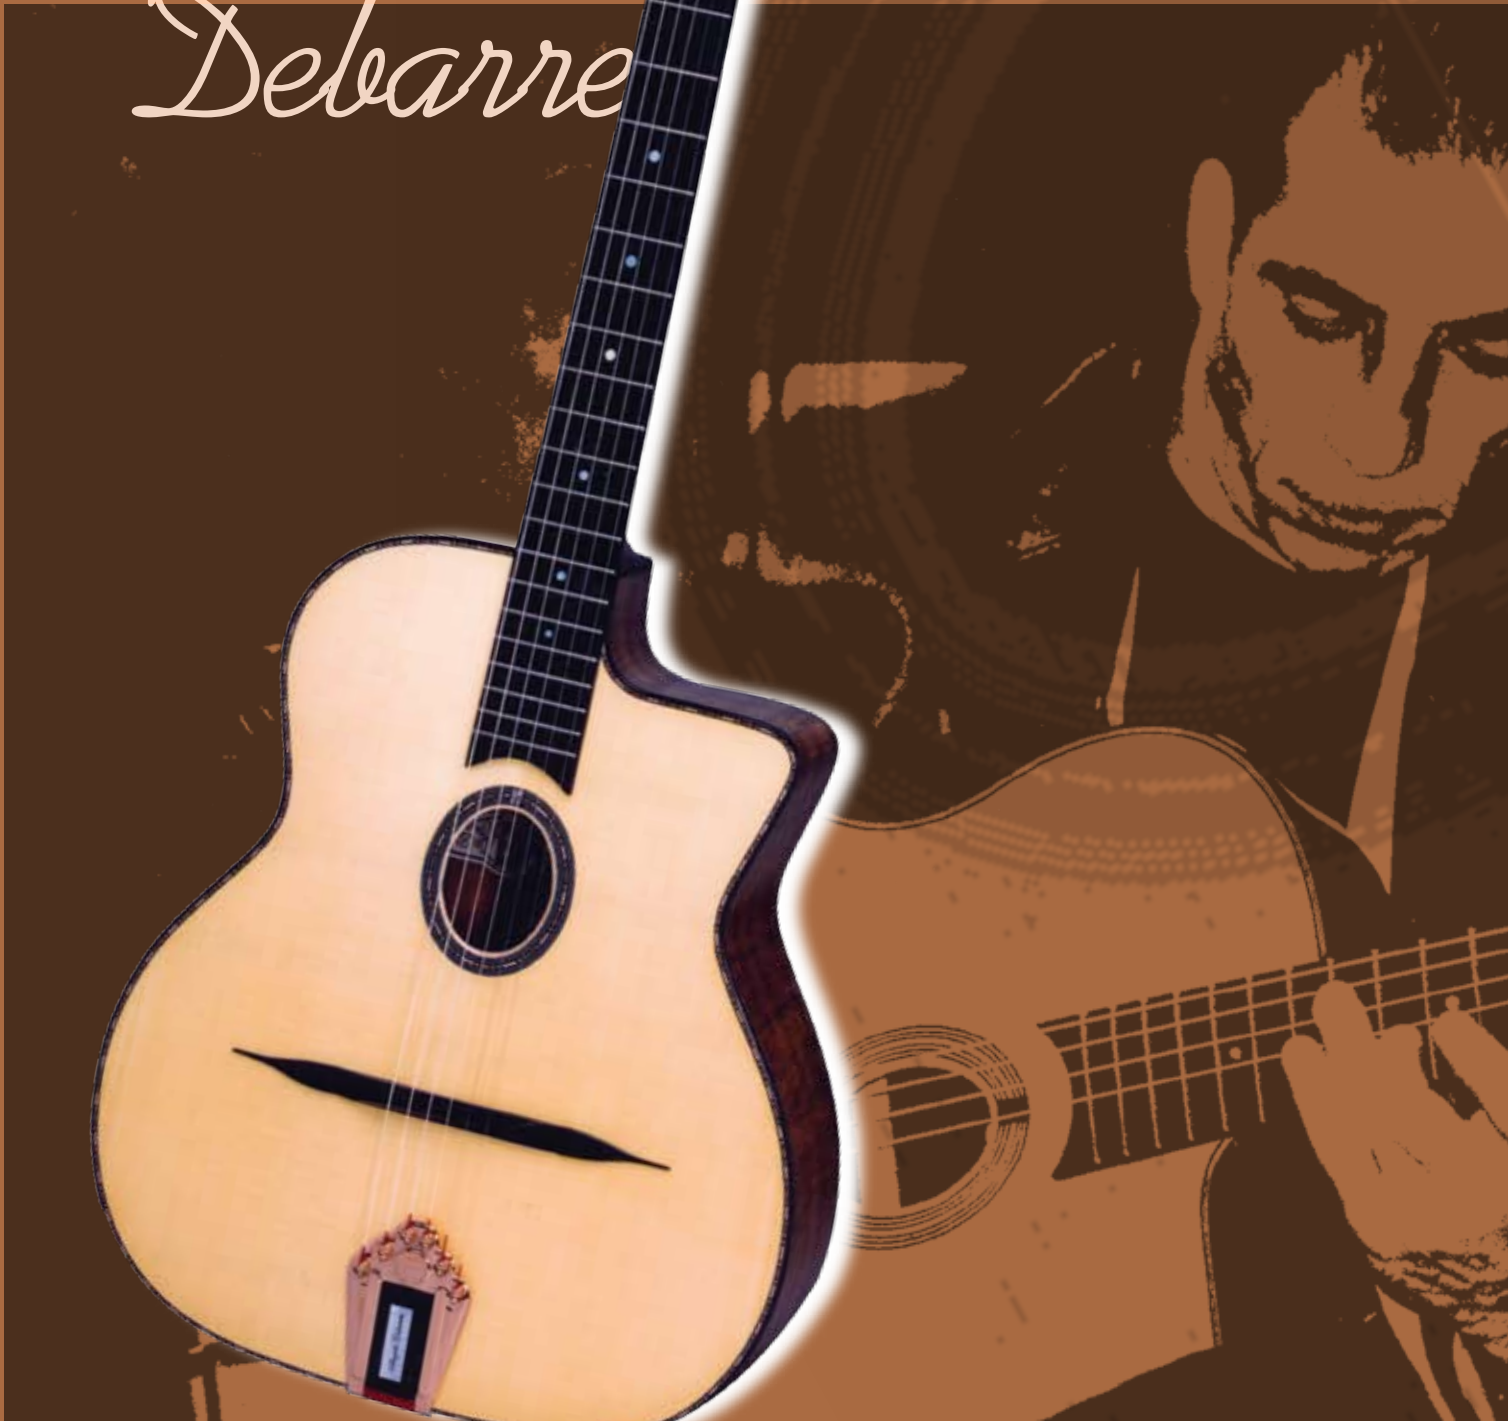

DELL'ARTE

GYPsy JAZZ INSTRUMENTS

LEADERS OF THE GYPSY PACK

DELL'ARTE IS THE LEADER IN HAND-CRAFTED REPRODUCTIONS OF SELMER & MACCAFERRI-STYLE GUITARS. THESE HIGHLY STYLIZED GUITARS FEATURE CLASSIC APPOINTMENTS, SUCH AS THE SIGNATURE SOUNDHOLES AND MUSTACHE BRIDGES, IN HONOR OF THE GUITARS PLAYED BY THE GREAT DJANGO REINHARDT.

SIGNATURE MODELS BY CONTEMPORARY GYPSY JAZZ HEROES, ANGELO DEBARRE AND ROBIN NOLAN, ARE MADE WITH SPECIFICATIONS SELECTED BY THE ARTISTS. THIS OUTSTANDING COLLECTION PROVIDES THE BEST TONE AND DESIGN AVAILABLE FOR THESE INCREDIBLY UNIQUE GUITARS.

The World-Renown Gypsy Guitarist

Angelo
Debarre

Angelo Debarre

Signature MODEL DG-AD1

Few guitarists today can approach the colossal technique and fiery musical stylings of Angelo Debarre. Dell'Arte proudly brings you the signature model that meets the virtuoso's specifications. This model has a slightly larger Favino-style body that many players believe contributes an extra measure of tone and volume. The guitar also features a solid spruce top, mahogany neck, a rosewood fretboard, a mustache bridge and a gold-plated tailpiece with an engraving of Debarre's signature.

Robin Nolan

Signature MODEL DG-RN1

The Robin Nolan Signature model has a slightly larger, Favino-style body shape to provide the ultimate in tone, volume and cutting-power. The select, solid Engelmann spruce top features an oval Favino-style soundhole with a rosette of Robin's own design. The back and sides are premium rosewood, and the neck is select maple in a natural finish. The entire guitar features a highly-polished thin gloss finish to ensure both excellent tone and durability.